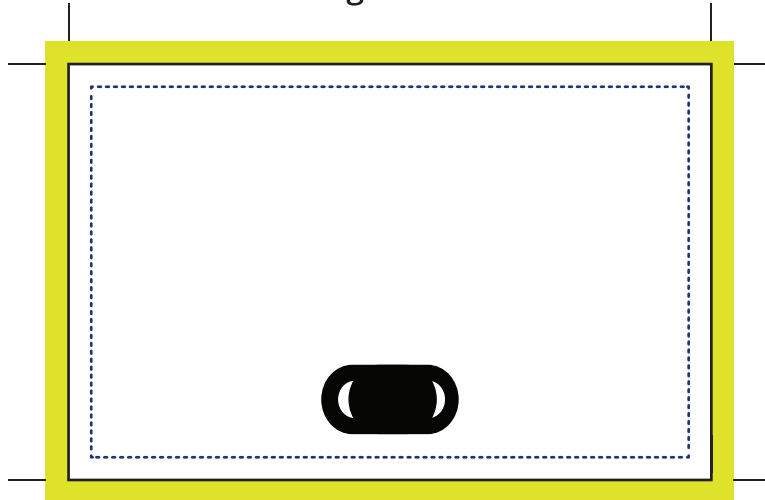

## Backing Card Front

## Backing Card Rear

## Backing Card Guide

85mm x 55mm finished size  
91mm x 61mm with bleed

The webcam cover can be placed anywhere on the front or back.

You can create any artwork you want on the front or back, though we do suggest you keep the warning sign for children and instructions (but incorporate them into your artwork).

-  **Bleed area.**  
This area will be removed. Please extend any imagery 3mm into this area.
-  **Trim line.**  
This line denotes the finished print size.
-  **Safe area.**  
Please keep all text at least 3mm away from the edge of the trim line.