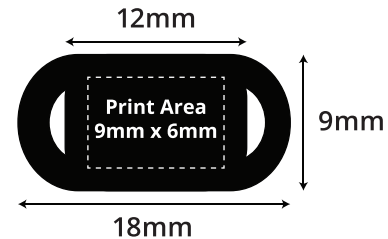

## Backing Card Front

## Backing Card Rear

## Backing Card Guide

85mm x 55mm finished size  
91mm x 61mm with bleed

The webcam cover can be placed anywhere on the front or back.

You can create any artwork you want on the front or back, though we do suggest you keep the warning sign for children and instructions (but incorporate them into your artwork).

-  **Bleed area.**  
This area will be removed. Please extend any imagery 3mm into this area.
-  **Trim line.**  
This line denotes the finished print size.
-  **Safe area.**  
Please keep all text at least 3mm away from the edge of the trim line.