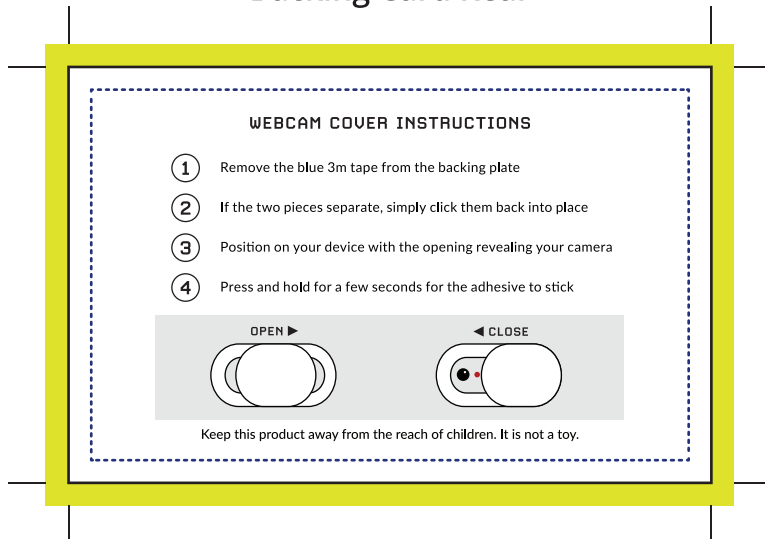

## Backing Card Front

## Backing Card Rear

## Backing Card Guide

85mm x 55mm finished size  
91mm x 61mm with bleed

The webcam cover can be placed anywhere on the front or back.

You can create any artwork you want on the front or back, though we do suggest you keep the warning sign for children and instructions (but incorporate them into your artwork).

-  **Bleed area.**  
This area will be removed. Please extend any imagery 3mm into this area.
-  **Trim line.**  
This line denotes the finished print size.
-  **Safe area.**  
Please keep all text at least 3mm away from the edge of the trim line.