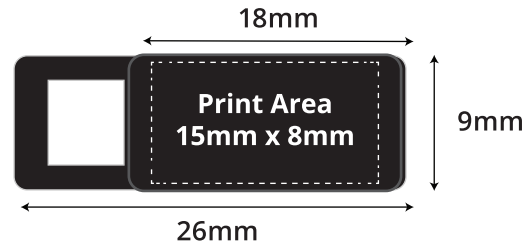

Backing Card Front

Backing Card Rear

Notes

All artwork to be supplied in PDF, EPS, or AI formats. Please convert all text to outlines, and ensure that any linked files are embedded. All colours CMYK. Please also ensure that artwork contains 3mm bleed, and all text is within the safe area.

Backing Card Guide

85mm x 55mm finished size
91mm x 61mm with bleed

The webcam cover can be placed anywhere on the front or back.

You can create any artwork you want on the front or back, though we do suggest you keep the warning sign for children and instructions (but incorporate them into your artwork).

-  **Bleed area.**
This area will be removed. Please extend any imagery 3mm into this area.
-  **Trim line.**
This line denotes the finished print size.
-  **Safe area.**
Please keep all text at least 3mm away from the edge of the trim line.