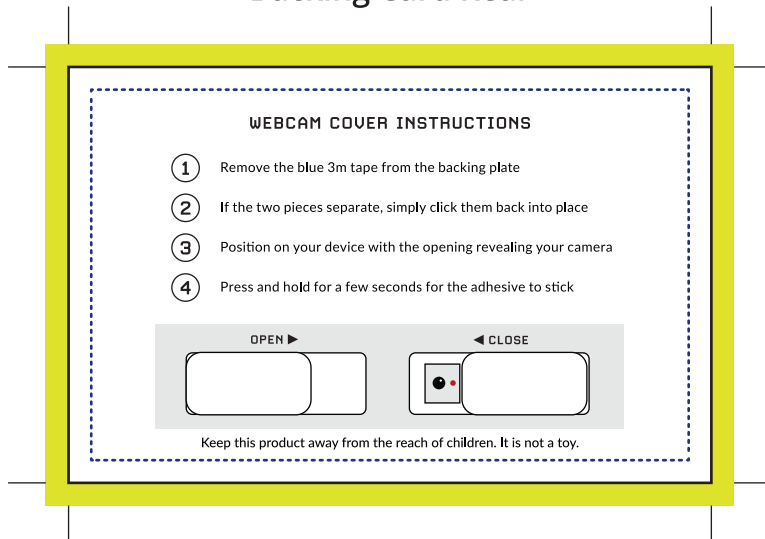

Backing Card Front

Backing Card Rear

Notes

All artwork to be supplied in PDF, EPS, or AI formats. Please convert all text to outlines, and ensure that any linked files are embedded. All colours CMYK. Please also ensure that artwork contains 3mm bleed, and all text is within the safe area.

Backing Card Guide

85mm x 55mm finished size
91mm x 61mm with bleed

The webcam cover can be placed anywhere on the front or back.

You can create any artwork you want on the front or back, though we do suggest you keep the warning sign for children and instructions (but incorporate them into your artwork).

-  **Bleed area.**
This area will be removed. Please extend any imagery 3mm into this area.
-  **Trim line.**
This line denotes the finished print size.
-  **Safe area.**
Please keep all text at least 3mm away from the edge of the trim line.