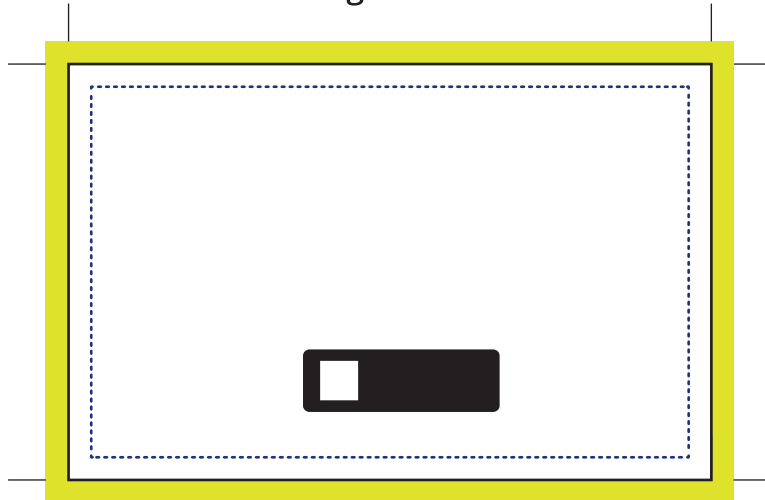

Backing Card Front

Backing Card Rear

Notes

All artwork to be supplied in PDF, EPS, or AI formats. Please convert all text to outlines, and ensure that any linked files are embedded. All colours CMYK. Please also ensure that artwork contains 3mm bleed, and all text is within the safe area.

Backing Card Guide

85mm x 55mm finished size
91mm x 61mm with bleed

The webcam cover can be placed anywhere on the front or back.

You can create any artwork you want on the front or back, though we do suggest you keep the warning sign for children and instructions (but incorporate them into your artwork).

-  **Bleed area.**
This area will be removed. Please extend any imagery 3mm into this area.
-  **Trim line.**
This line denotes the finished print size.
-  **Safe area.**
Please keep all text at least 3mm away from the edge of the trim line.