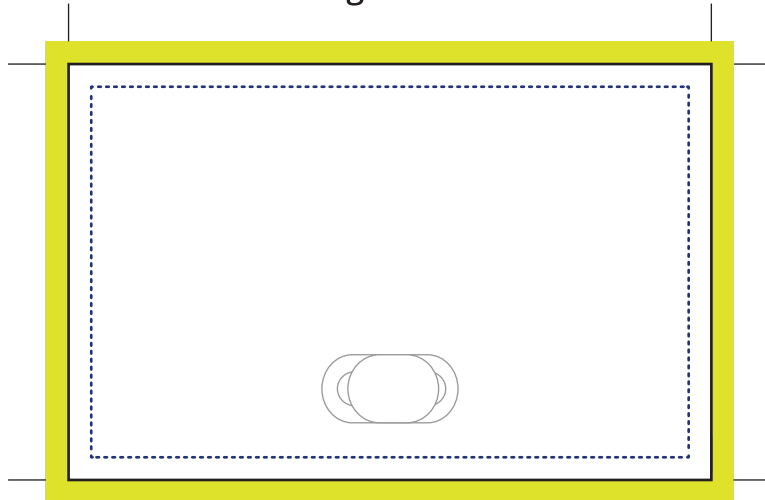

Backing Card Front

Backing Card Rear

Notes

All artwork to be supplied in PDF, EPS, or AI formats.
Please convert all text to outlines, and ensure that any linked files are embedded.
All colours CMYK.
Please also ensure that artwork contains 3mm bleed, and all text is within the safe area.

Backing Card Guide

85mm x 55mm finished size
91mm x 61mm with bleed

The webcam cover can be placed anywhere on the front or back.

You can create any artwork you want on the front or back, though we do suggest you keep the warning sign for children and instructions (but incorporate them into your artwork).

-  **Bleed area.**
This area will be removed. Please extend any imagery 3mm into this area.
-  **Trim line.**
This line denotes the finished print size.
-  **Safe area.**
Please keep all text at least 3mm away from the edge of the trim line.