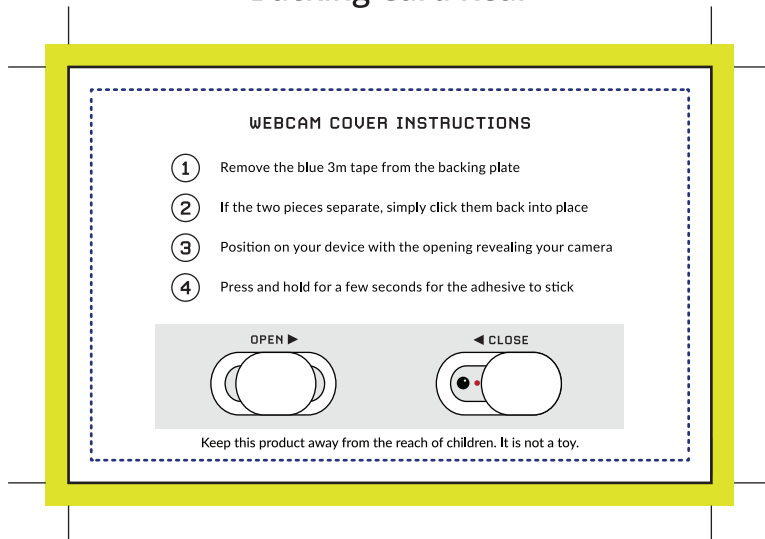

Backing Card Rear

Notes

All artwork to be supplied in PDF, EPS, or AI formats.
Please convert all text to outlines, and ensure that any linked files are embedded.
All colours CMYK.
Please also ensure that artwork contains 3mm bleed, and all text is within the safe area.

Backing Card Guide

85mm x 55mm finished size
91mm x 61mm with bleed

The webcam cover can be placed anywhere on the front or back.

You can create any artwork you want on the front or back, though we do suggest you keep the warning sign for children and instructions (but incorporate them into your artwork).

- **Bleed area.**
  This area will be removed. Please extend any imagery 3mm into this area.
- **Trim line.**
  This line denotes the finished print size.
- **Safe area.**
  Please keep all text at least 3mm away from the edge of the trim line.