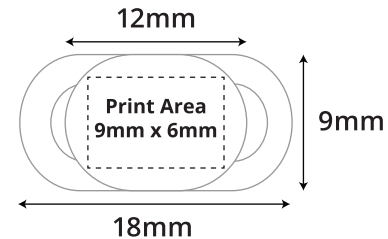

Backing Card Rear

Notes

All artwork to be supplied in PDF, EPS, or AI formats.
Please convert all text to outlines, and ensure that any linked files are embedded.
All colours CMYK.
Please also ensure that artwork contains 3mm bleed, and all text is within the safe area.

Backing Card Guide

85mm x 55mm finished size
91mm x 61mm with bleed

The webcam cover can be placed anywhere on the front or back.

You can create any artwork you want on the front or back, though we do suggest you keep the warning sign for children and instructions (but incorporate them into your artwork).

- **Bleed area.**
  This area will be removed. Please extend any imagery 3mm into this area.
- **Trim line.**
  This line denotes the finished print size.
- **Safe area.**
  Please keep all text at least 3mm away from the edge of the trim line.