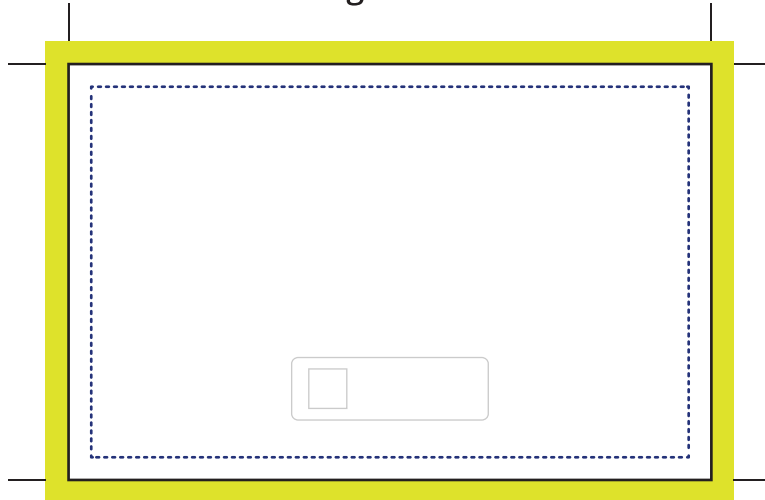

## Backing Card Front

## Backing Card Rear

## Backing Card Guide

85mm x 55mm finished size  
91mm x 61mm with bleed

The webcam cover can be placed anywhere on the front or back.

You can create any artwork you want on the front or back, though we do suggest you keep the warning sign for children and instructions (but incorporate them into your artwork).

-  **Bleed area.**  
This area will be removed. Please extend any imagery 3mm into this area.
-  **Trim line.**  
This line denotes the finished print size.
-  **Safe area.**  
Please keep all text at least 3mm away from the edge of the trim line.