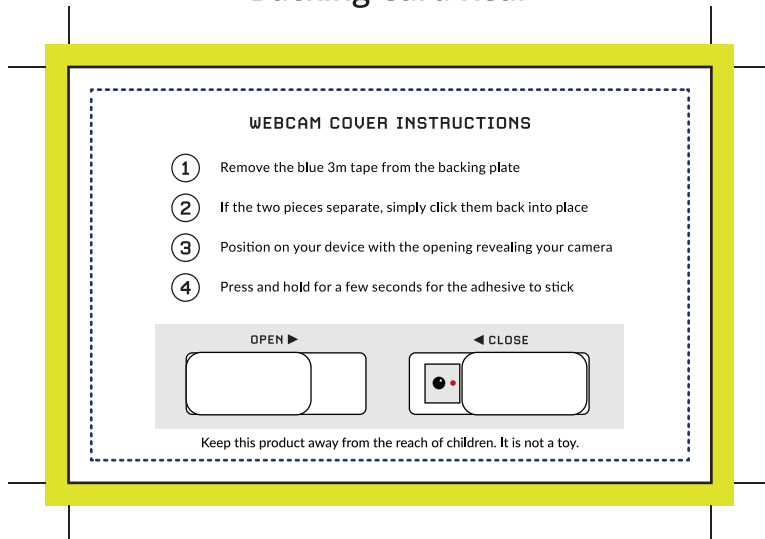

## Backing Card Front

## Backing Card Rear

## Backing Card Guide

85mm x 55mm finished size  
91mm x 61mm with bleed

The webcam cover can be placed anywhere on the front or back.

You can create any artwork you want on the front or back, though we do suggest you keep the warning sign for children and instructions (but incorporate them into your artwork).

-  **Bleed area.**  
This area will be removed. Please extend any imagery 3mm into this area.
-  **Trim line.**  
This line denotes the finished print size.
-  **Safe area.**  
Please keep all text at least 3mm away from the edge of the trim line.