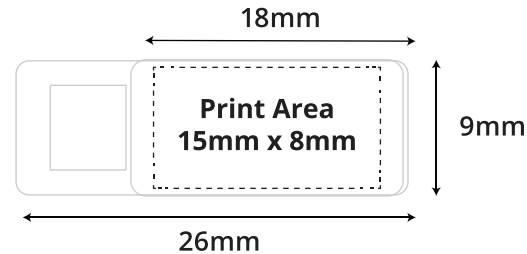

## Backing Card Front

## Backing Card Rear

## Backing Card Guide

85mm x 55mm finished size  
91mm x 61mm with bleed

The webcam cover can be placed anywhere on the front or back.

You can create any artwork you want on the front or back, though we do suggest you keep the warning sign for children and instructions (but incorporate them into your artwork).

-  **Bleed area.**  
This area will be removed. Please extend any imagery 3mm into this area.
-  **Trim line.**  
This line denotes the finished print size.
-  **Safe area.**  
Please keep all text at least 3mm away from the edge of the trim line.