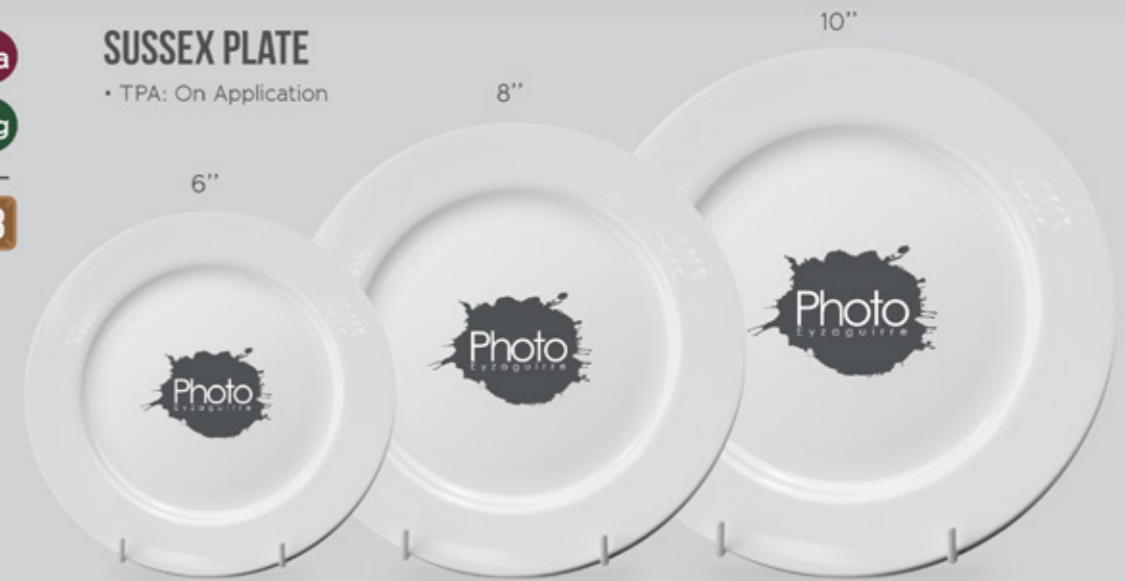

SUSSEX PLATE

• TPA: On Application